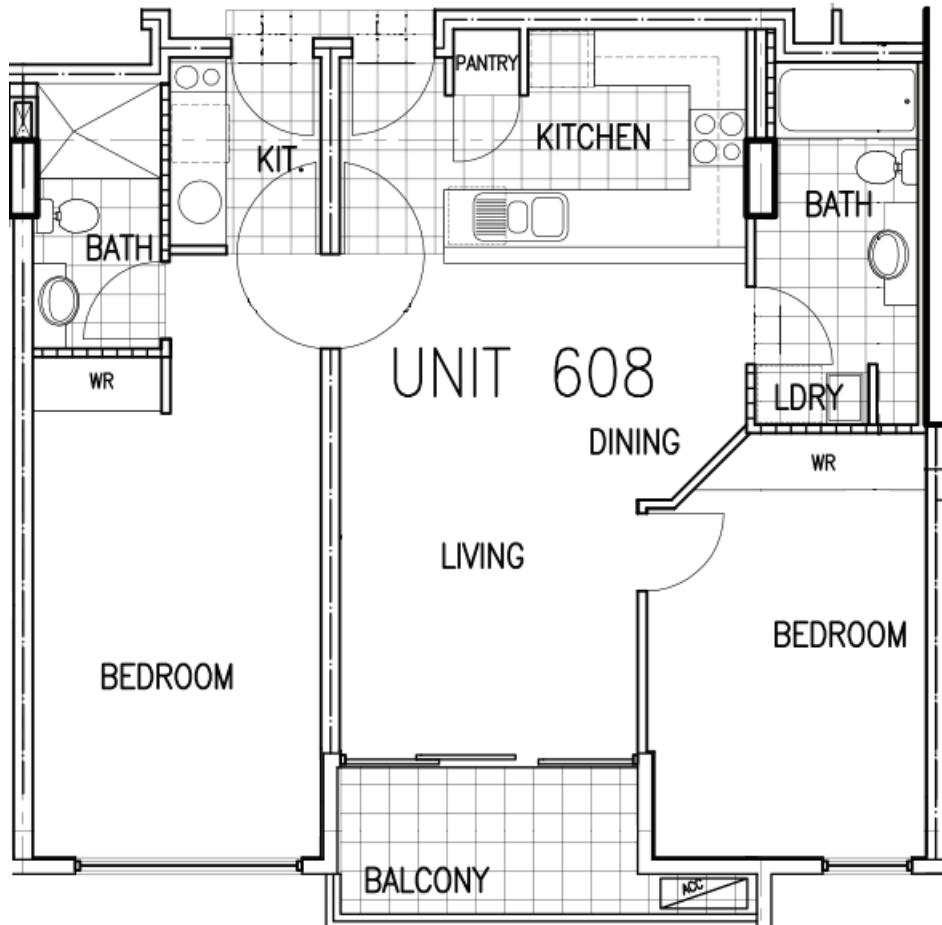

Apartment 506

2 Bedroom Dual Key Apartment

Bed: 2 Bath: 2 Car: 1

Level 5

Internal = 84m² External = 11m² Total Area = 95m²

Apartment 608

2 Bedroom Dual Key Apartment

Bed: 2 Bath: 2 Car: 1

Level 6

Internal = 80m² External = 6m² Total Area = 86m²

Apartment 903

3 Bedroom Penthouse Apartment

Bed: 3 Bath: 2 Car: 2

Level 9

Internal = 111m² External = 19m² Total Area = 130m²