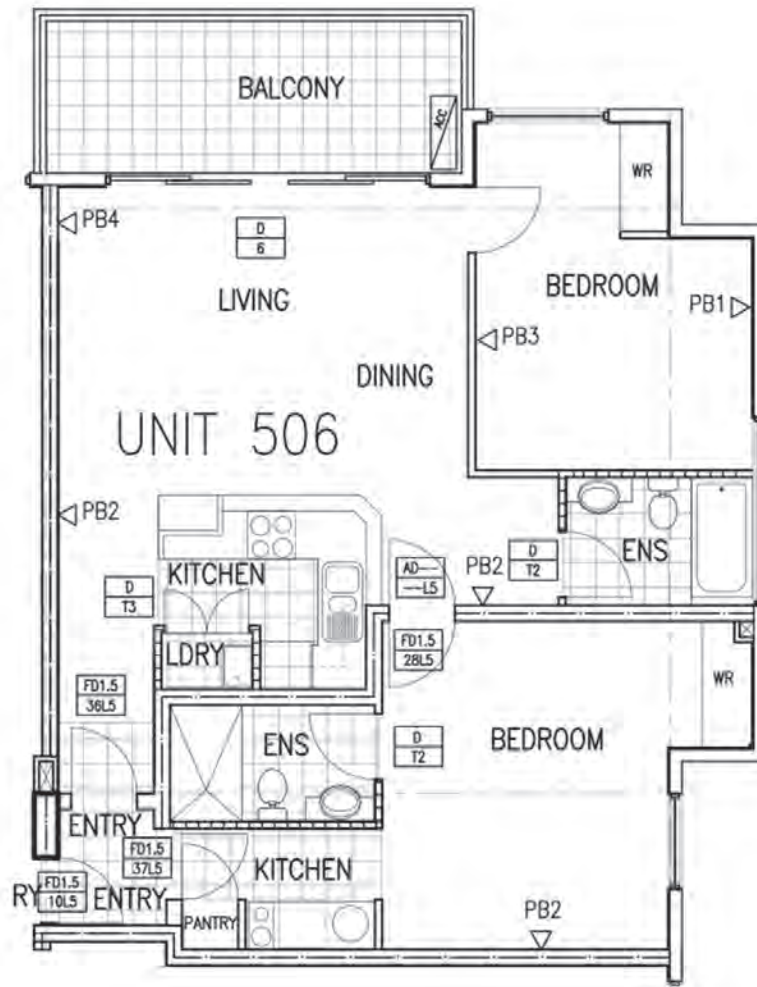

Apartment 506

2 Bedroom Dual Key Apartment

Bed: 2 Bath: 2 Car: 1

Level 5

Internal = 84m² External = 11m² Total Area = 95m²

Apartment 608

2 Bedroom Dual Key Apartment

Bed: 2 Bath: 2 Car: 1

Level 6

Internal = 80m² External = 6m² Total Area = 86m²

Apartment 903

3 Bedroom Penthouse Apartment

Bed: 3 Bath: 2 Car: 2

Level 9

Internal = 111m² External = 19m² Total Area = 130m²