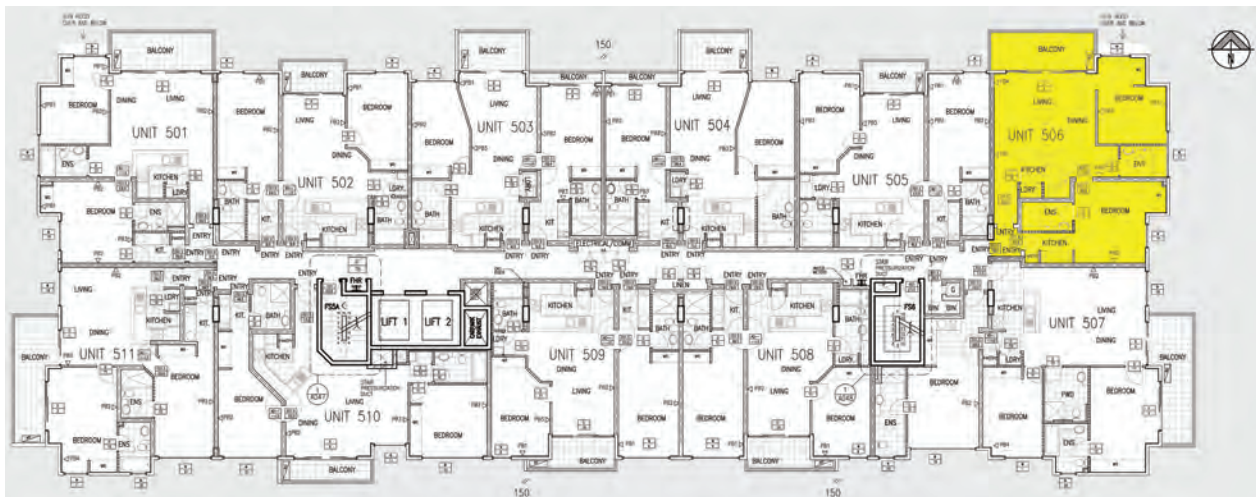

Apartment 506

2 Bedroom Dual Key Apartment

Bed: 2 Bath: 2 Car: 1

Level 5

Internal = 84m² External = 11m² Total Area = 95m²

Apartment 608

2 Bedroom Dual Key Apartment

Bed: 2 Bath: 2 Car: 1

Level 6

Internal = 80m² External = 6m² Total Area = 86m²

Apartment 903

3 Bedroom Penthouse Apartment

Bed: 3 Bath: 2 Car: 2

Level 9

Internal = 111m² External = 19m² Total Area = 130m²